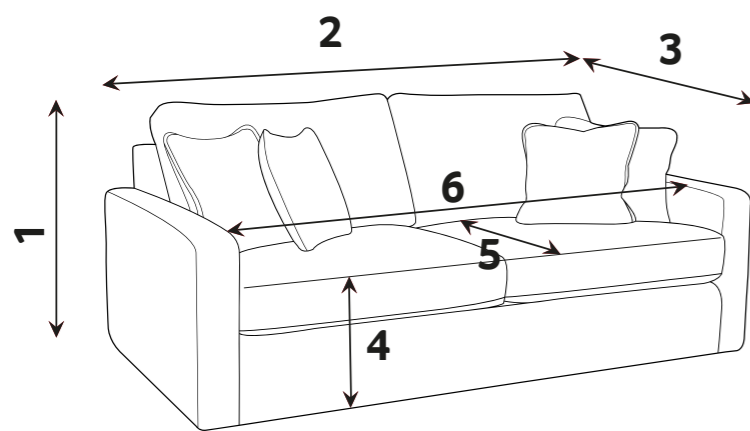

29/01/2025

AUSTIN COVER GUIDE - STANDARD BACK

Please use this guide when ordering the following pieces to clarify cover options.

3 Seater sofa (3ST)

2 Seater sofa (2ST)

Arm Chair (1ST)

ACCENT PIECES

Austin Storage Footstool (FSS)

AUSTIN DIMENSIONS (CM)

AVAILABLE PIECES	HEIGHT 1	OUTBACK HEIGHT	WIDTH 2	DEPTH 3	ARM HEIGHT	SEAT HEIGHT 4	SEAT DEPTH (STD) 5	SEAT WIDTH 6	ACCESS DIAGONAL 7	WEIGHT (KG)	SCATTER CUSHION NO.
3 SEATER SOFA	100	81	187	98	69	48	55	135	207	56.5	N/A
2 SEATER SOFA	100	81	160	98	69	48	55	111	184	49	N/A
ARM CHAIR	100	81	91	98	69	48	55	40	130	36	N/A
ACCENT PIECES											
STORAGE FOOTSTOOL	37	N/A	104	64	N/A	N/A	N/A	N/A	117	21.5	N/A

* Serpentine springs & Silent Wire.

* Elasticated Back webbing.

DIMENSION GUIDE

Check the diagonal access dimension to ensure furniture will fit in your home.

1 - HEIGHT
2 - WIDTH

3 - DEPTH
4 - SEAT HEIGHT

5 - SEAT DEPTH (STD & PILLOW)
6 - SEAT WIDTH

7 - DIAGONAL ACCESS

Illustrations used for reference only.

Please note : All dimensions are approximate. Allow tolerance of +/- 2.5cm.

HIGH DENSITY FOAM SEATS

Our high density foam seat interiors offer a comfortable and supportive sit whilst maintaining their shape.