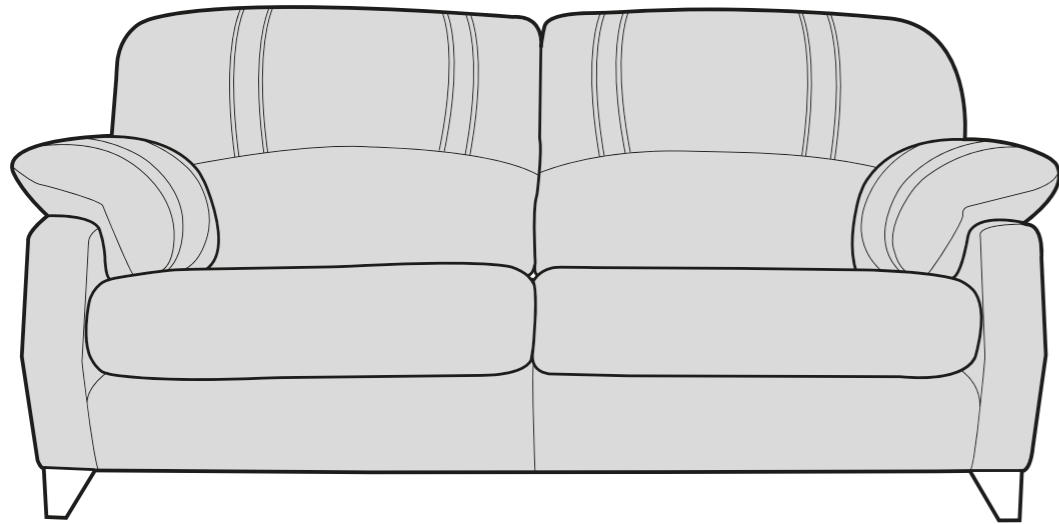

Austin Collection

3 seater sofa, 2 seater sofa, armchair and Austin storage footstool shown in Anya Natural (Cover 1)

Colours represented are to be used as a guide only, colour shadings can vary slightly from each leather hide. Please refer to manufacturers swatch for more colour options.

29/01/2025

AUSTIN COVER GUIDE - STANDARD BACK

Please use this guide when ordering the following pieces to clarify cover options.

3 Seater sofa (3ST)

2 Seater sofa (2ST)

Arm Chair (1ST)

ACCENT PIECES

Austin Storage Footstool (FSS)

AUSTIN DIMENSIONS (CM)

AVAILABLE PIECES	HEIGHT 1	OUTBACK HEIGHT	WIDTH 2	DEPTH 3	ARM HEIGHT	SEAT HEIGHT 4	SEAT DEPTH (STD) 5	SEAT WIDTH 6	ACCESS DIAGONAL 7	WEIGHT (KG)	SCATTER CUSHION NO.
3 SEATER SOFA	100	81	187	98	69	48	55	135	207	56.5	N/A
2 SEATER SOFA	100	81	160	98	69	48	55	111	184	49	N/A
ARM CHAIR	100	81	91	98	69	48	55	40	130	36	N/A
ACCENT PIECES											
STORAGE FOOTSTOOL	37	N/A	104	64	N/A	N/A	N/A	N/A	117	21.5	N/A

* Serpentine springs & Silent Wire.

* Elasticated Back webbing.

DIMENSION GUIDE

Check the diagonal access dimension to ensure furniture will fit in your home.

1 - HEIGHT
2 - WIDTH

3 - DEPTH
4 - SEAT HEIGHT