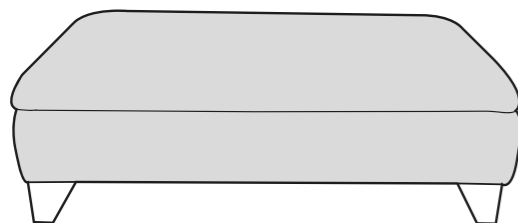

Austin Collection

3 seater sofa, 2 seater sofa, armchair and Austin storage footstool shown in Anya Natural (Cover 1)

Colours represented are to be used as a guide only, colour shadings can vary slightly from each leather hide. Please refer to manufacturers swatch for more colour options.

29/01/2025

AUSTIN COVER GUIDE - STANDARD BACK

Please use this guide when ordering the following pieces to clarify cover options.

3 Seater sofa (3ST)

2 Seater sofa (2ST)

Arm Chair (1ST)

ACCENT PIECES

Austin Storage Footstool (FSS)

AUSTIN DIMENSIONS (CM)

AVAILABLE PIECES	HEIGHT 1	OUTBACK HEIGHT	WIDTH 2	DEPTH 3	ARM HEIGHT	SEAT HEIGHT 4	SEAT DEPTH (STD) 5	SEAT WIDTH 6	ACCESS DIAGONAL 7	WEIGHT (KG)	SCATTER CUSHION NO.
3 SEATER SOFA	100	81	187	98	69	48	55	135	207	56.5	N/A
2 SEATER SOFA	100	81	160	98	69	48	55	111	184	49	N/A
ARM CHAIR	100	81	91	98	69	48	55	40	130	36	N/A
ACCENT PIECES											
STORAGE FOOTSTOOL	37	N/A	104	64	N/A	N/A	N/A	N/A	117	21.5	N/A