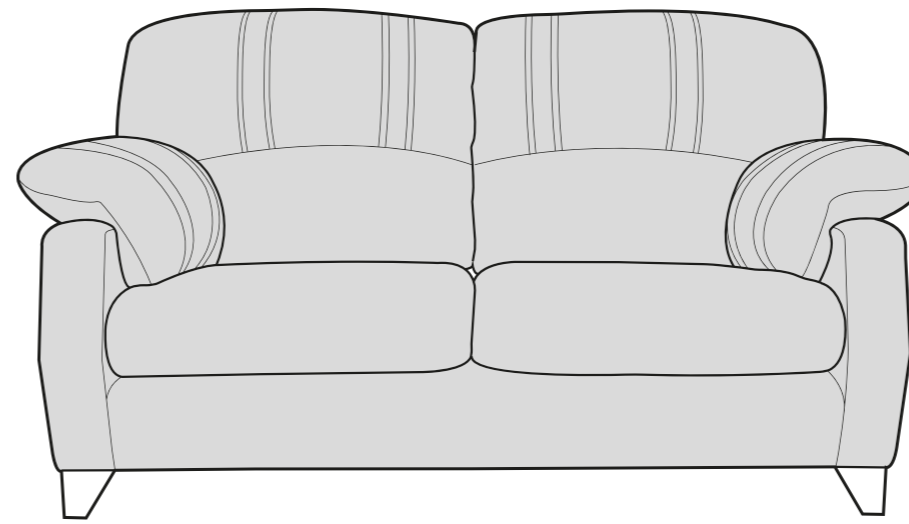

Austin Collection

3 seater sofa, 2 seater sofa, armchair and Austin storage footstool shown in Anya Natural (Cover 1)

Colours represented are to be used as a guide only, colour shadings can vary slightly from each leather hide. Please refer to manufacturers swatch for more colour options.

29/01/2025

AUSTIN COVER GUIDE - STANDARD BACK

Please use this guide when ordering the following pieces to clarify cover options.

3 Seater sofa (3ST)

2 Seater sofa (2ST)

Arm Chair (1ST)

ACCENT PIECES

Austin Storage Footstool (FSS)

AUSTIN DIMENSIONS (CM)

AVAILABLE PIECES	HEIGHT 1	OUTBACK HEIGHT	WIDTH 2	DEPTH 3	ARM HEIGHT	SEAT HEIGHT 4	SEAT DEPTH (STD) 5	SEAT WIDTH 6	ACCESS DIAGONAL 7	WEIGHT (KG)	SCATTER CUSHION NO.
3 SEATER SOFA	100	81	187	98	69	48	55	135	207	56.5	N/A
2 SEATER SOFA	100	81	160	98	69	48	55	111	184	49	N/A
ARM CHAIR	100	81	91	98	69	48	55	40	130	36	N/A
ACCENT PIECES											
STORAGE FOOTSTOOL	37	N/A	104	64	N/A	N/A	N/A	N/A	117	21.5	N/A

* Serpentine springs & Silent Wire.

* Elasticated Back webbing.

DIMENSION GUIDE

Check the diagonal access dimension to ensure furniture will fit in your home.

1 - HEIGHT
2 - WIDTH

3 - DEPTH
4 - SEAT HEIGHT