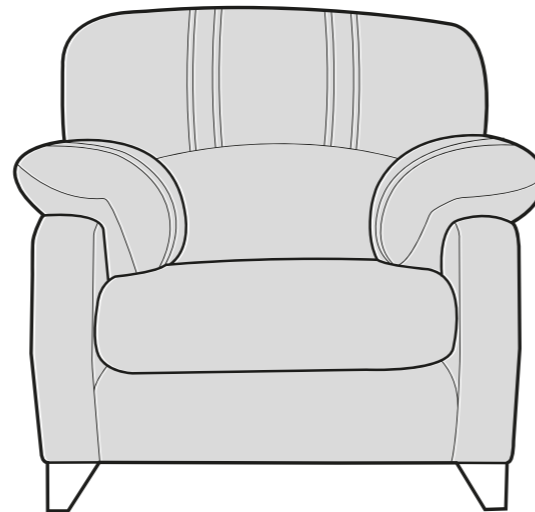

Austin Collection

3 seater sofa, 2 seater sofa, armchair and Austin storage footstool shown in Anya Natural (Cover 1)

Colours represented are to be used as a guide only, colour shadings can vary slightly from each leather hide. Please refer to manufacturers swatch for more colour options.

29/01/2025

AUSTIN COVER GUIDE - STANDARD BACK

Please use this guide when ordering the following pieces to clarify cover options.

3 Seater sofa (3ST)

2 Seater sofa (2ST)

Arm Chair (1ST)

ACCENT PIECES

Austin Storage Footstool (FSS)

AUSTIN DIMENSIONS (CM)

AVAILABLE PIECES	HEIGHT 1	OUTBACK HEIGHT	WIDTH 2	DEPTH 3	ARM HEIGHT	SEAT HEIGHT 4	SEAT DEPTH (STD) 5	SEAT WIDTH 6	ACCESS DIAGONAL 7	WEIGHT (KG)	SCATTER CUSHION NO.
3 SEATER SOFA	100	81	187	98	69	48	55	135	207	56.5	N/A
2 SEATER SOFA	100	81	160	98	69	48	55	111	184	49	N/A
ARM CHAIR	100	81	91	98	69	48	55	40	130	36	N/A
ACCENT PIECES											
STORAGE FOOTSTOOL	37	N/A	104	64	N/A	N/A	N/A	N/A	117	21.5	N/A