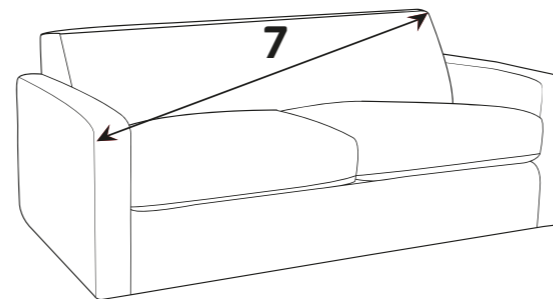

AUSTIN DIMENSIONS (CM)

AVAILABLE PIECES	HEIGHT 1	OUTBACK HEIGHT	WIDTH 2	DEPTH 3	ARM HEIGHT	SEAT HEIGHT 4	SEAT DEPTH (STD) 5	SEAT WIDTH 6	ACCESS DIAGONAL 7	WEIGHT (KG)	SCATTER CUSHION NO.
3 SEATER SOFA	100	81	187	98	69	48	55	135	207	56.5	N/A
2 SEATER SOFA	100	81	160	98	69	48	55	111	184	49	N/A
ARM CHAIR	100	81	91	98	69	48	55	40	130	36	N/A
ACCENT PIECES											
STORAGE FOOTSTOOL	37	N/A	104	64	N/A	N/A	N/A	N/A	117	21.5	N/A

* Serpentine springs & Silent Wire.

* Elasticated Back webbing.

DIMENSION GUIDE

Check the diagonal access dimension to ensure furniture will fit in your home.

1 - HEIGHT
2 - WIDTH

3 - DEPTH
4 - SEAT HEIGHT

5 - SEAT DEPTH (STD & PILLOW)
6 - SEAT WIDTH

7 - DIAGONAL ACCESS

Illustrations used for reference only.

Please note : All dimensions are approximate. Allow tolerance of +/- 2.5cm.

HIGH DENSITY FOAM SEATS

Our high density foam seat interiors offer a comfortable and supportive sit whilst maintaining their shape.